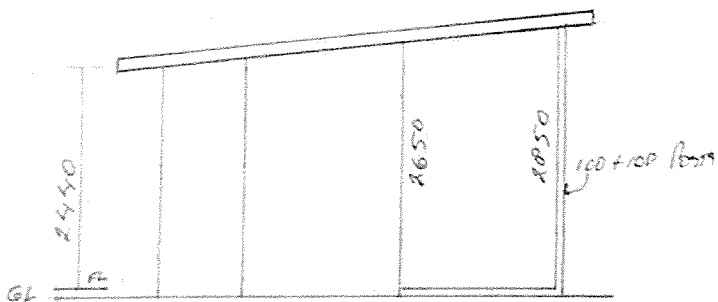

WATER CAMP W/BLK
b + km

SOUTH ELEV

WEST ELEV

B

48

150
WAS SIBERIAN BROSCH VER A
LARGE BROOK CHANGERS NAMING
1-10-14